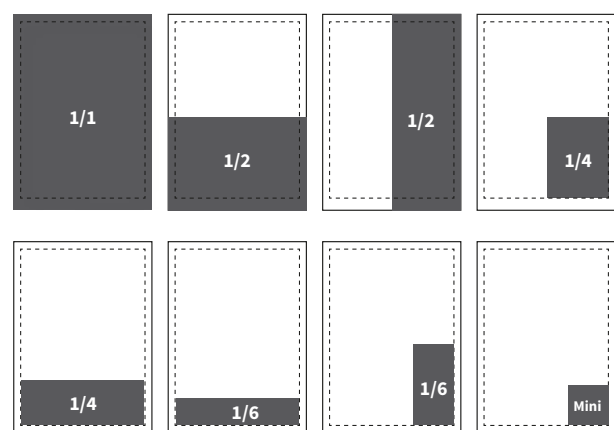

Service index (VAT 0%)

Koko	mm (width×height)	4-color	bw
Big	87×62 mm horizontal	850 €	560 €
Small	40×62 mm vertical	560 €	380 €

Advertisement in every issue, with a possibility to change the advertisement in every issue. Ask for a suitable advertisement package for you!

Advertise on our website: Luomuliitto.fi (VAT 0%)

Size	Pixel	RGB
Big	633×422	550 €
Medium	300×200	250 €
Small	140×93	200 €

Double offer!

1. Ad on two pages -10 % discount from total price.
2. Visible for 1 month
   - Next month 10% discount
   - Material: pictures (jpg) max. 700 kt

Media sales

Palmera Ky Maritta Humala Mäentakusenkatu 2 B 3 33580 TAMPERE	Phone: +358 40 709 9856 (Maritta) Phone: +358 50 336 7555 palmera@kotiposti.net
Advertisement material: ilmoitukset@luomuliitto.fi	

Schedule 2020

Issue	Published	Material	Reservation
1/2020	31.1.	10.1	3.1.
2/2020	13.3.	21.2.	14.2.
3/2020	29.5.	7.5.	30.4.
4/2020	21.8.	31.7.	24.7
5/2020	16.10.	25.9.	18.9.
6/2020	11.12.	13.11.	6.11.

Sample sizes

Consult the advertisement sales staff for advertising in the pull-outs.